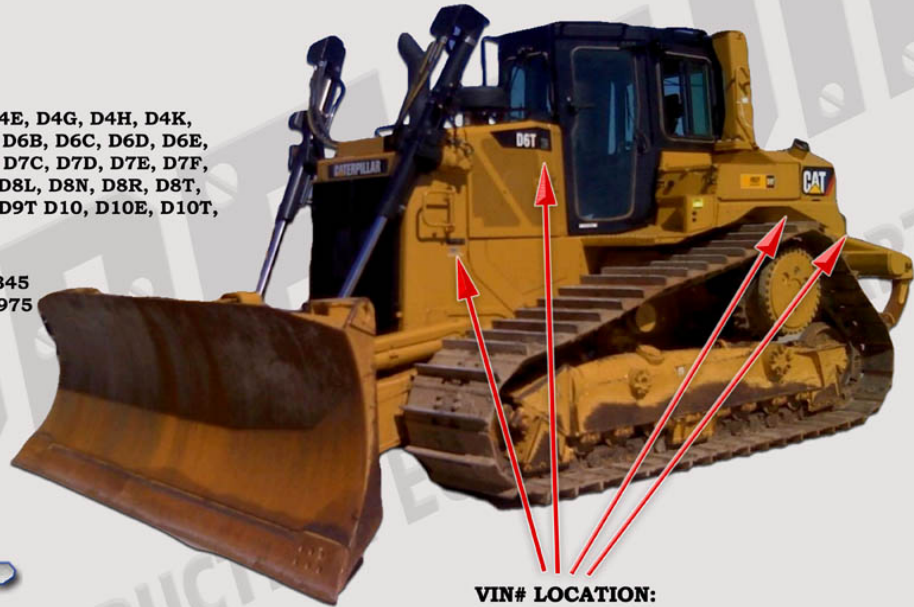

# CAT DOZER SERIAL # LOCATION DIAGRAM

## MODELS:

D2, D3B, D3C, D3K, D4B, D4C, D4D, D4E, D4G, D4H, D4K,  
D5B, D5C, D5E, D5G, D5H, D5K, D5M, D6B, D6C, D6D, D6E,  
D6G, D6H, D6K, D6M, D6N, D6R, D6T, D7C, D7D, D7E, D7F,  
D7G, D7R, D7T, D8D, D8E, D8F, D8K, D8L, D8N, D8R, D8T,  
D9D, D9E, D9G, D9H, D9L, D9N, D9R, D9T D10, D10E, D10T,  
D11T

## VIN# LOCATION:

UP TO D4 MODELS, ON THE LEFT SIDE OF THE ENGINE COMPARTMENT NEAR THE CAB AREA. ON D5K MODELS UNDER THE CAB ABOVE THE REAR OF THE LEFT TRACK. ON ALL LARGER MODELS, ON THE REAR OF THE MACHINE LEFT SIDE UP HIGH ON THE END OF THE LEFT FRAME RAIL AND MAY BE HIDDEN BY LARGE RIPPER ATTACHMENTS.